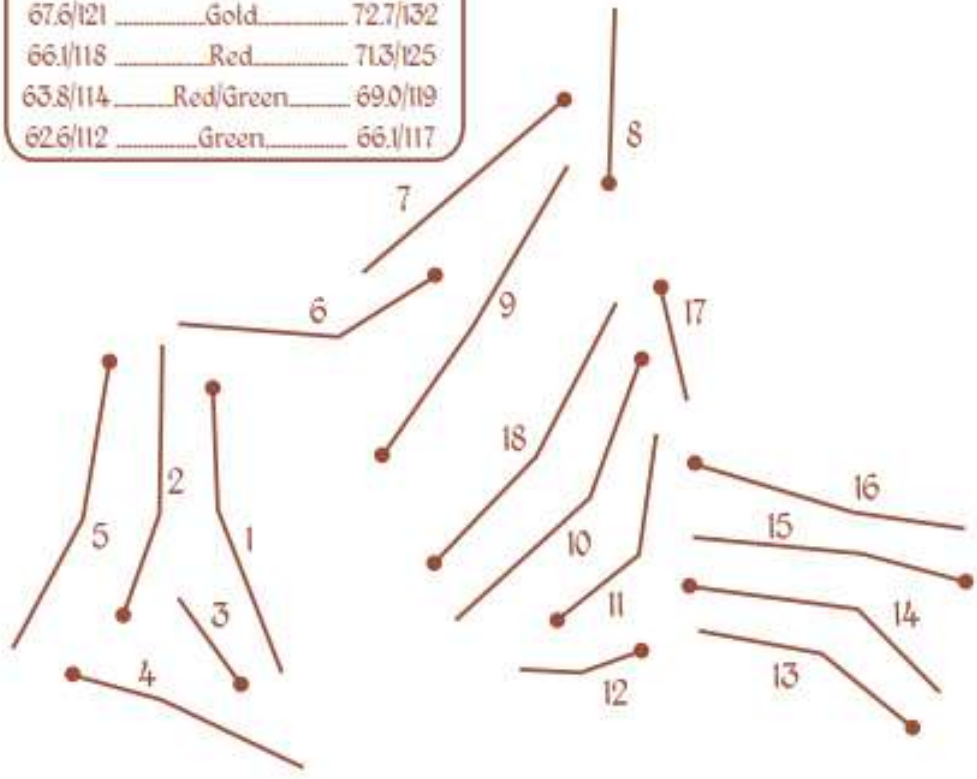

U.S.G.A. RULES GOVERN ALL PLAY

Men	Tees	Women
73.0/134	Blue	
70.9/128	White	
68.9/125	White/Gold	
67.6/121	Gold	72.7/132
66.1/118	Red	71.3/125
63.8/114	Red/Green	69.0/119
62.6/112	Green	66.1/117

Red-Front

White-Middle

Blue-Back

Scorer

Attest

Date

Golf Association of
 Cold Mountain, Inc.

SPRINGDALE

AT COLD MOUNTAIN